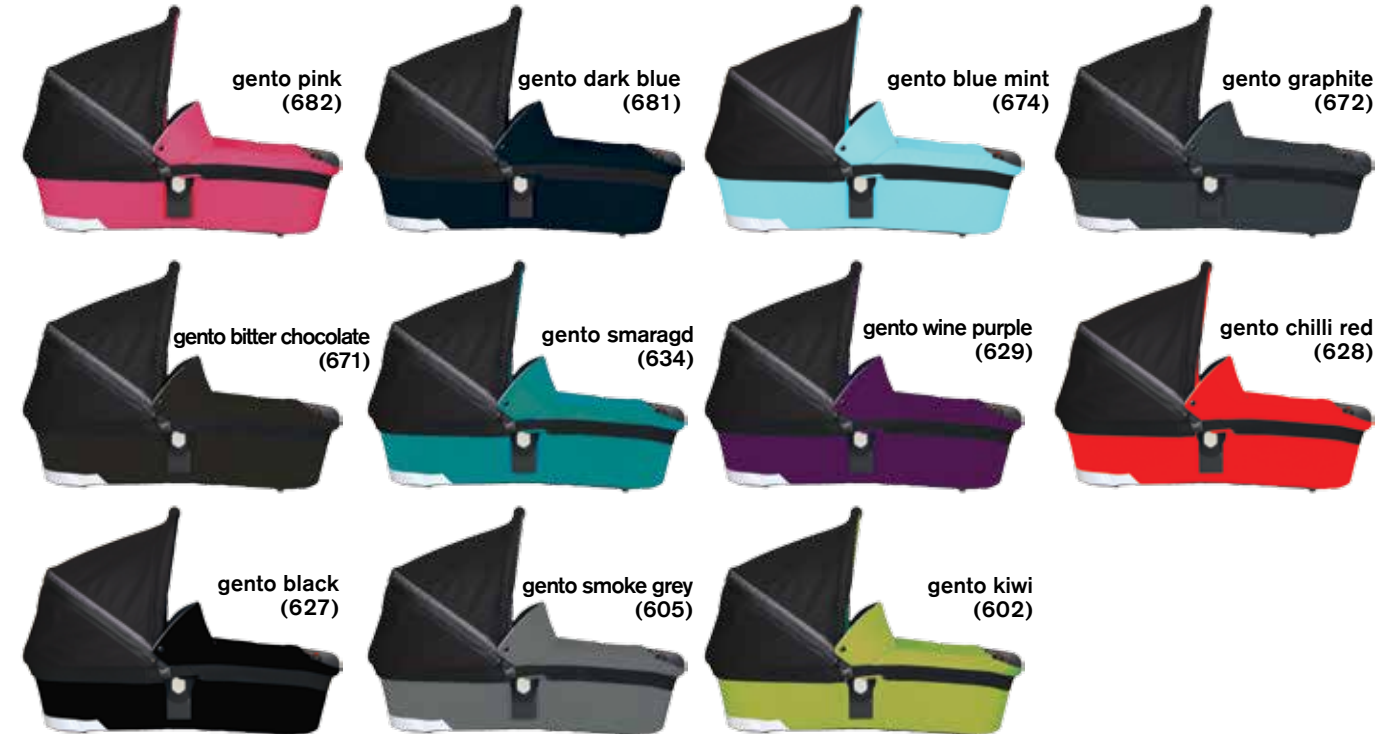

alu silver

anthracite

snow white

... available chassis colours

LAMBDA
chassis
(details see page 46)

VARIO
seat unit
(details see page 50)

AMIGO
carrycot
(details see page 51)

MIMMO Plus
baby car seat
(details see page 34)

TRITON-G stroller

Mobility set „TRITON-G EasyTour“ (TRITON-G+AMIGO)

Travel set „TRITON-G Tour“ (TRITON-G+AMIGO+MIMMO Plus)

More information on: www.patron.eu