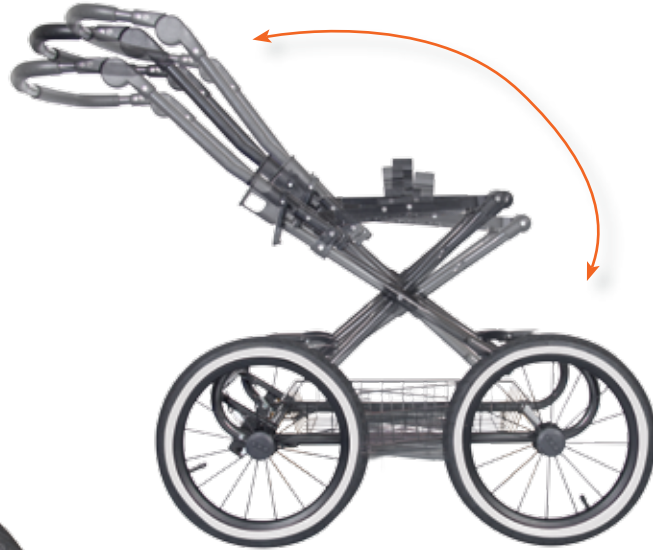

comfort swinging chassis