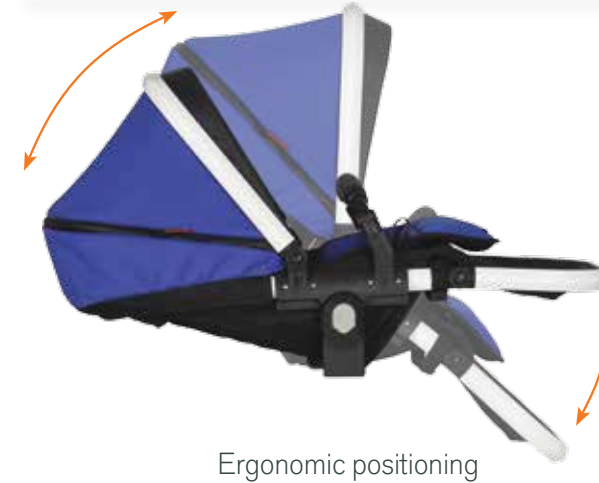

double ride

clip-go

Check accessories on pages 44-47

More information on www.patron.eu

ERGO

sports seat

Modern sport seat with ergonomic positioning

Choose me!

Ergonomic positioning

Hinged handlebar for easier access

Hood extension

Adjustable footrest

The novelties, which are among the most modern seats. That's ERGO! Its ergonomic positioning provides the little passenger the maximum comfort in common moments for short and long walks. To turn the seat, when you want to keep in touch with your baby, you can simply use clip-A-go system. You do not have to worry of sunshine during your walks because sun protection. As well as you do not have to be worry about clouds in the sky because we are using quality waterproof fabrics. For easier access, the seat has a hinged handlebar, which can be released from both sides. Last but not least, thanks to the modern design, mom will not have to be ashamed of her walks.