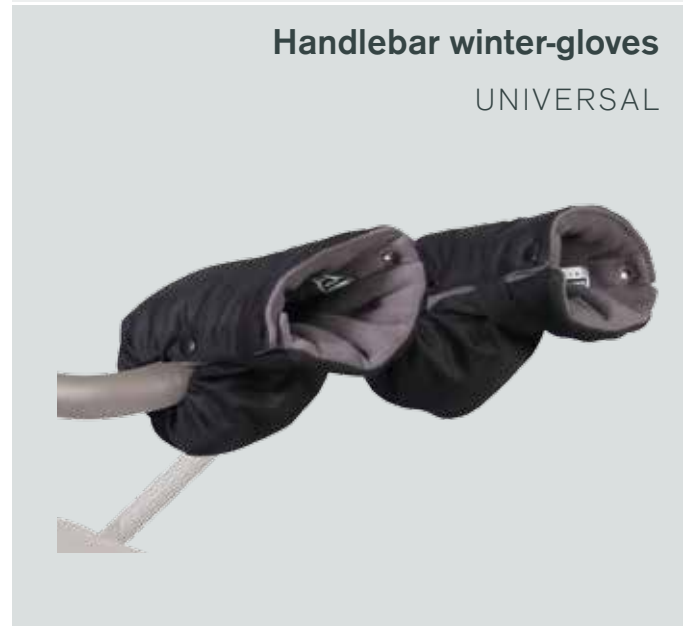

Accessories

Mosquito net
for
AMIGO

Mosquito net
for
FIGO

Winter combi foot-muff
for
AMIGO
FIGO
ERGO
VARIO
PALLAS

MAMA bag STYLE
UNIVERSAL

Winter supplement
for
AMIGO

Winter supplement
for
FIGO

Handlebar winter-gloves
UNIVERSAL