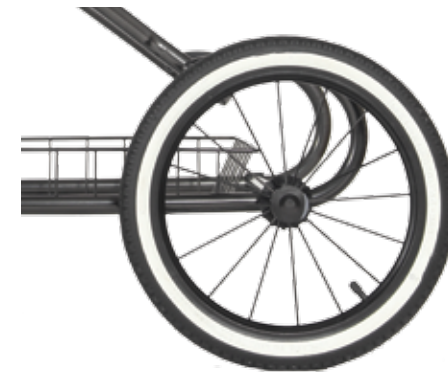

- maximum load 20 kg
- weighing only 10,1 kg
- suitable for field use
- three versions - four-wheels, four-wheels with front castors with aretation locking
- easy placing of carrycot, sport seat or car seat by clip-A-go system
- angularly adjustable handle
- robust and really stable
- width just 59.5 cm (DELTA 4T version)
- safety reflective elements for walk at night

14" inflatable wheels

Spacious wire basket

Adjustable handle

TYPO, representative of classical chassis, whose design is definitely not subject to time. We added modern materials and new features to the proven design. The chassis is equipped with a clip-A-bed attachment system for easy placing carrycot, sport seat or car seat. Adjustable handle for users with different height is a pleasure, as well as a huge wire basket for everything you need on your walks. Your trips can lead you through a really hard terrain without of any problem! The large 14 „inflatable wheels and robust konstruktion with suspension makes ride comfortable and safe.