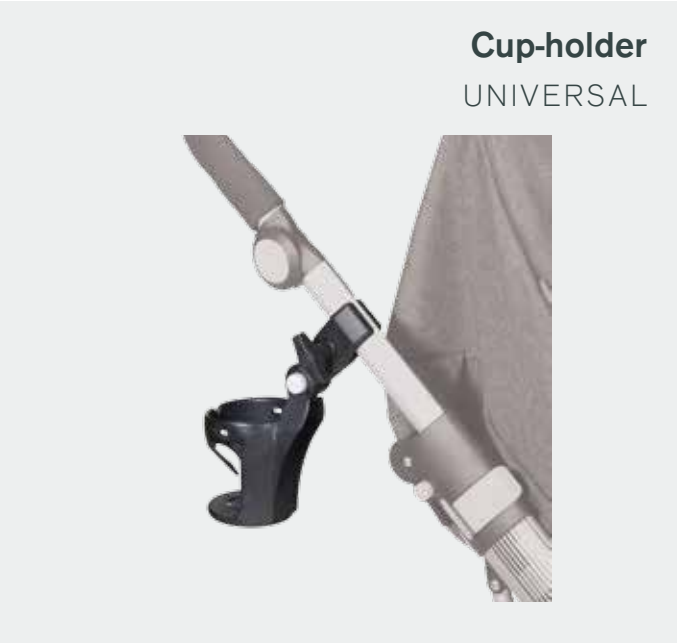

Rain cover
for
AMIGO
FIGO
ERGO
VARIO

Accessories

ColorSet ERGO
for
ERGO

ColorSet VARIO
for
VARIO

Cup-holder
UNIVERSAL

Mini pump
UNIVERSAL

Carrycot height booster 120
for
AMIGO
FIGO

LED light
UNIVERSAL