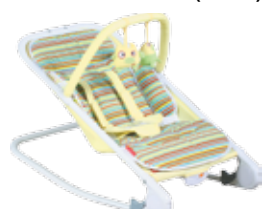

stripes lemon
(848)