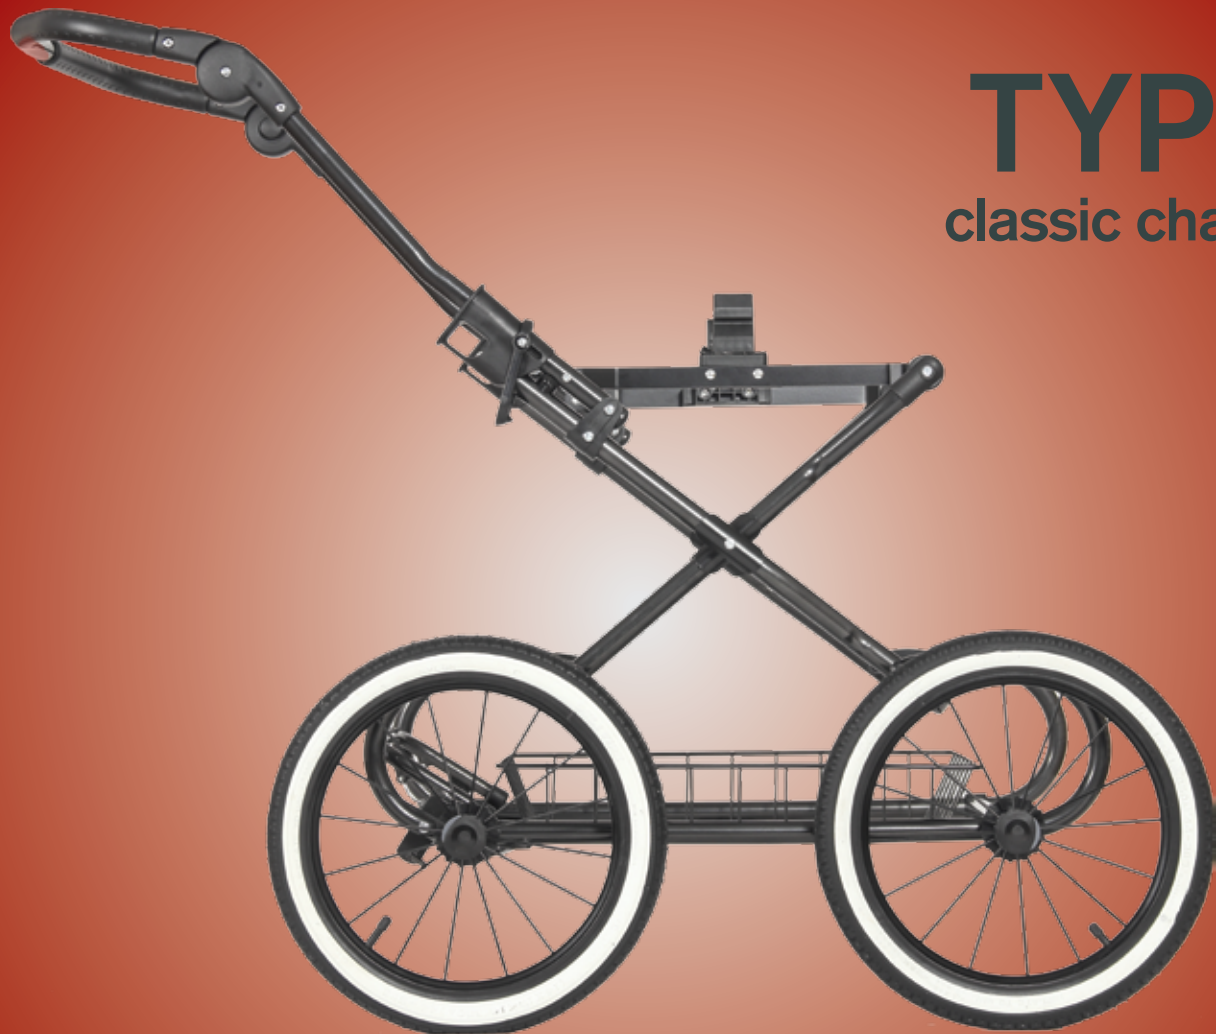

TYPO

classic chassis

Classic four-wheel chassis for every terrain and every season